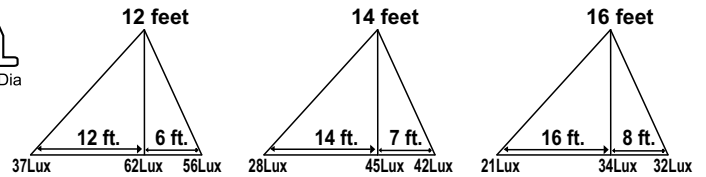

NEW

Cat. Ref. : KISL 75 LED

81. STREET LIGHT 24watt

IP-66

2400LUMEN

LIGHT DISTRIBUTION

Powered by **PHILIPS** Driver
M.R.P.
2365/- (each)
Std. Pack of 30 Pcs.
Replacement of 85w CFL or 70watt MH