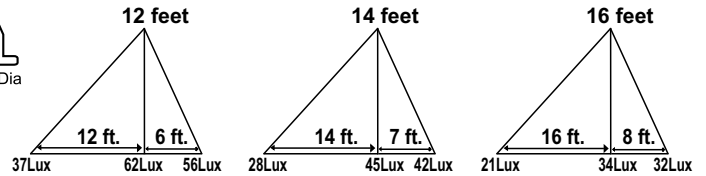

**NEW**

Cat. Ref. : KISL 70 LED

**80. STREET LIGHT 25watt**

**IP-66**

**2500LUMEN**

**LIGHT DISTRIBUTION**

M.R.P.  
1975/- (each)  
Std. Pack of 30 Pcs.  
Replacement of 85w CFL or 70watt MH

**NEW**