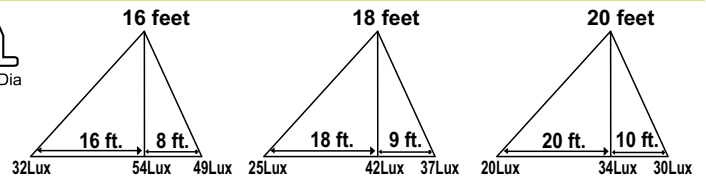

**NEW**

Cat. Ref. : KISL 73 LED

**82. STREET LIGHT 36watt**

**IP-66**

**3600LUMEN**

**LIGHT DISTRIBUTION**

Powered by **PHILIPS** Driver  
M.R.P.  
3175/- (each)  
Std. Pack of 30 Pcs.  
Replacement of 125 watt HPMV