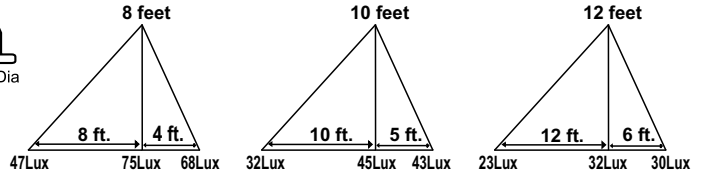

## LED SLEEK STREET LIGHTS

**NEW**

Cat. Ref. : KISL 69 LED

**79. STREET LIGHT 12watt**

**IP-66**

**1200LUMEN**

**LIGHT DISTRIBUTION**

M.R.P.  
1275/- (each)  
Std. Pack of 30 Pcs.  
Replacement of 40w CFL or FTL