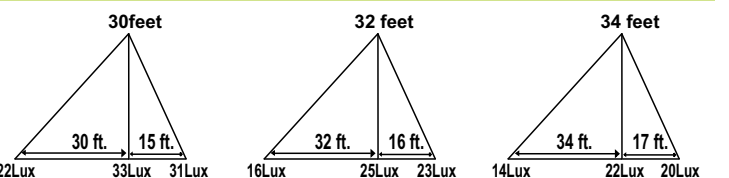

NEW

Cat. Ref. : KIFL 35 LED

95. FLOOD LIGHT   100watt   IP-66   9500 LUMEN   LIGHT DISTRIBUTION

M.R.P.
7130/- (each)
Std. Pack of 4 Pcs.
Replacement of 1000watt Halogen & Mercury