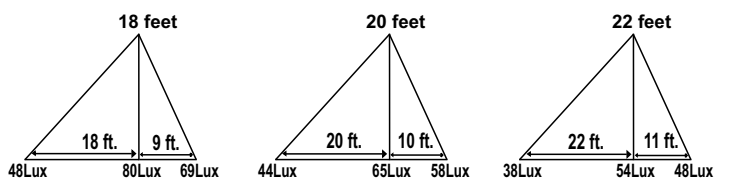

NEW

Cat. Ref. : KIFL 34 LED

94. FLOOD LIGHT   50watt   IP-66   4750 LUMEN   LIGHT DISTRIBUTION

M.R.P.
3500/- (each)
Std. Pack of 10 Pcs.
Replacement of 500 watt Halogen & MH