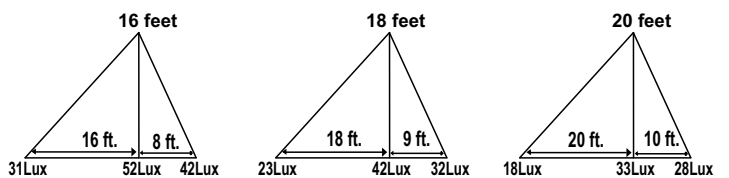

NEW

Cat. Ref. : KIFL 33 LED

93. FLOOD LIGHT   30watt   IP-66   2850 LUMEN   LIGHT DISTRIBUTION

M.R.P.
2800/- (each)
Std. Pack of 10 Pcs.
Replacement of 150 watt Halogen & 85 watt CFL