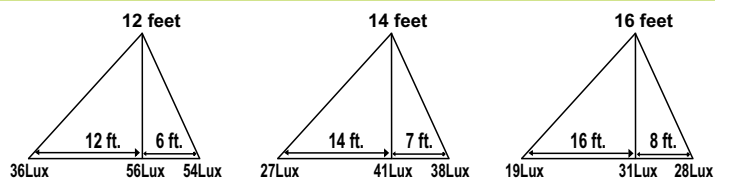

NEW

Cat. Ref. : KIFL 32 LED

92. FLOOD LIGHT   20watt   IP-66   1900 LUMEN   LIGHT DISTRIBUTION

M.R.P.
2000/- (each)
Std. Pack of 20 Pcs.
Replacement of 100 watt Halogen