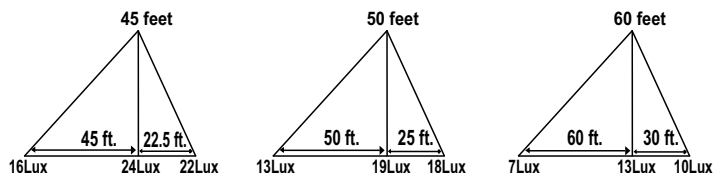

M.R.P.
10500/- (each)
Std. Pack of 2 Pcs.
Replacement of 400 watt MH

NEW

Cat. Ref. : KIFL -37 LED

97. FLOOD LIGHT 200watt IP-66 19000 LUMEN LIGHT DISTRIBUTION

M.R.P.
16330/- (each)
Std. Pack of 2 Pcs.
Replacement of 400 watt MH