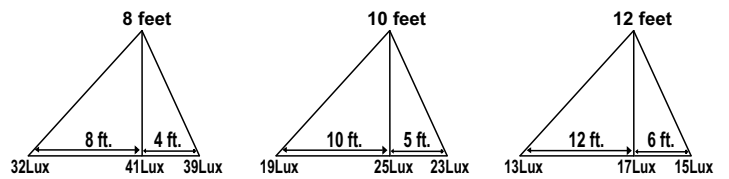

KUMAR
NAME YOU CAN TRUST

PRICE LIST W.E.F.
01-12-2016

LED FLOOD LIGHTS

NEW

Cat. Ref. : KIFL 31 LED

91. FLOOD LIGHT 10watt IP-66 950 LUMEN LIGHT DISTRIBUTION

M.R.P.
1150/- (each)
Std. Pack of 20 Pcs.
Replacement of 50 watt Halogen