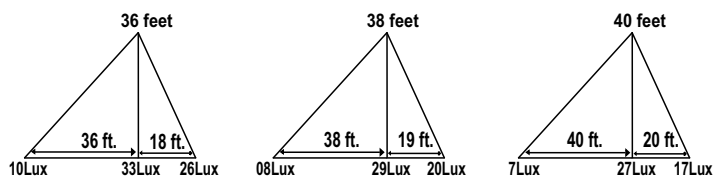

NEW

Cat. Ref. : KIFL -36 LED

96. FLOOD LIGHT   150watt   IP-66   14250 LUMEN   LIGHT DISTRIBUTION

M.R.P.
10500/- (each)
Std. Pack of 2 Pcs.
Replacement of 400 watt MH