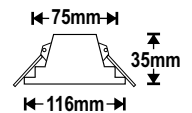

Cat. Ref. : KIDL156 LED

34. LED DOWN LIGHTER ROUND 3 watt 300LUMEN

M.R.P. for W, MW, WW
₹240/- (Each)

M.R.P. for Red, Blue, Green
₹265/- (Each)

Std. Pack of 100 Pcs.

SUITABLE FOR
CONCEALED
BOX