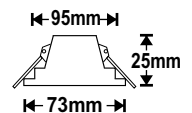

ADDRESS FOR CORRESPONDANCE

KUMAR INDUSTRIES (M.S.D.)

33/9 & 33/12, Bawana Road, Samaipur, Delhi-110042

Tel: (011) 27292306, 27293836

E mail : info@kikumar.com

Visit us at : www.kikumar.com