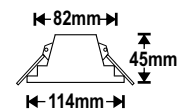

Cat. Ref. : KIDL158 LED

35. LED MICRO DOWN LIGHTER 3 watt 300LUMEN

M.R.P. for W, MW, WW
₹225/- (Each)

M.R.P. for Red, Blue, Green
₹245/- (Each)

Std. Pack of 100 Pcs.

SUITABLE FOR
DEEP JUNCTION
BOX