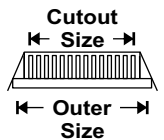

LED BACKLIT PANELS

BACKLIT PANEL SQUARE RECESSED

S.No.	Cat. Ref.	Watt	M.R.P.	Lumen	Cutout Size in mm	Outer Size in mm	Std. Pack. of
1.	KIPL-40 LED	3	280/-	250	72x72	81x81	100 Pcs.
2.	KIPL-41 LED	6	435/-	500	94x94	110x110	100 Pcs.
3.	KIPL-42 LED	12	695/-	1000	130x130	150x150	60 Pcs.
4.	KIPL-43 LED	18	945/-	1500	155x155	179x179	40 Pcs.

BACKLIT PANEL ROUND RECESSED

S.No.	Cat. Ref.	Watt	M.R.P.	Lumen	Cutout Dia.	Outer Dia.	Std. Pack. of
5.	KIPL-44 LED	3	280/-	250	72 mm	81 mm	100 Pcs.
6.	KIPL-45 LED	6	435/-	500	95 mm	110 mm	100 Pcs.
7.	KIPL-46 LED	12	695/-	1000	130 mm	151 mm	60 Pcs.
8.	KIPL-47 LED	18	945/-	1500	156 mm	179 mm	40 Pcs.