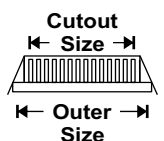

LED BACKLIT PANELS

BACKLIT PANEL SQUARE RECESSED

S.No.	Cat. Ref.	Watt	M.R.P.	Lumen	Cutout Size in mm	Outer Size in mm	Std. Pack. of
1.	KIPL-40 LED	3	280/-	250	72x72	81x81	100 Pcs.
2.	KIPL-41 LED	6	435/-	500	94x94	110x110	100 Pcs.
3.	KIPL-42 LED	12	695/-	1000	130x130	150x150	60 Pcs.
4.	KIPL-43 LED	18	945/-	1500	155x155	179x179	40 Pcs.

BACKLIT PANEL ROUND RECESSED

S.No.	Cat. Ref.	Watt	M.R.P.	Lumen	Cutout Dia.	Outer Dia.	Std. Pack. of
5.	KIPL-44 LED	3	280/-	250	72 mm	81 mm	100 Pcs.
6.	KIPL-45 LED	6	435/-	500	95 mm	110 mm	100 Pcs.
7.	KIPL-46 LED	12	695/-	1000	130 mm	151 mm	60 Pcs.
8.	KIPL-47 LED	18	945/-	1500	156 mm	179 mm	40 Pcs.