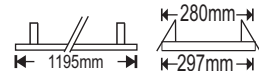

₹ 5000/- (each)

Std. Pack of 6 Pcs.

Cat. Ref. : KIPL 49

57. LED PANEL (1x4) SLIM 48W

4700 LUMEN

4000K

M.R.P.

₹ 7700/-