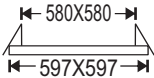

Cat. Ref. : KIPL 49

57. LED PANEL (1x4) SLIM 48W

4700 LUMEN

4000K

M.R.P.

₹ 7700/-