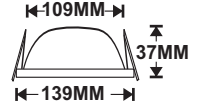

Std. Pack of 60 Pcs.

28. LED DOWN LIGHTER ROUND

5 watt 350 LUMEN

M.R.P
₹ 430/-

Std. Pack of 36 Pcs.