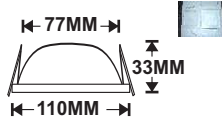

26. 5W SILVER LINE

400 LUMEN

M.R.P
₹ 545/-

Std. Pack of 60 Pcs.