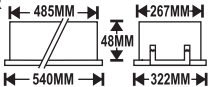

59. LED PHARMA FIXTURE **40watt**

OLD M.R.P. **4000 LUMEN**

~~₹ 9000/-~~ (each)

With **PHILIPS** DRIVER

NEW M.R.P.

₹ 8000/- (each)

Std. Pack of 3 Pcs.

Note : Both are LED recessed clean room front opening fittings and are replacement of 2×36 watt PLL