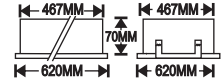

59. LED PHARMA FIXTURE **40watt**

OLD M.R.P. **4000 LUMEN**

~~₹ 9000/-~~ (each)

With **PHILIPS** DRIVER

NEW M.R.P.

₹ 8000/- (each)

Std. Pack of 3 Pcs.

Note : Both are LED recessed clean room front opening fittings and are replacement of 2×36 watt PLL