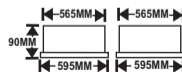

LED BIG PANEL LIGHTS

53. LED PANEL LIGHT (1x1) 20 watt

1800 LUMEN **With PHILIPS DRIVER** Replacement of 2x18w PLC

M.R.P.
₹ 2570/- (each)
Std. Pack of 6 Pcs.

54. LED PANEL LIGHT (1x2) 40 watt

OLD M.R.P. ~~₹ 4830/-~~ (each) **With PHILIPS DRIVER** 3800 LUMEN

NEW M.R.P.
₹ 4440/- (each)
Std. Pack of 4 Pcs.

Replacement of 2x36w PLL

55. LED PANEL LIGHT (2x2) 40 watt

OLD M.R.P. ~~₹ 5950/-~~ (each) **With PHILIPS DRIVER** 3600 LUMEN

NEW M.R.P.
₹ 5550/- (each)
Std. Pack of 2 Pcs.

Replacement of 2x36w PLL