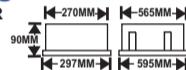

54. LED PANEL LIGHT (1x2) 40 watt

OLD M.R.P. ~~₹ 4830/-~~ (each) **With PHILIPS DRIVER** 3800 LUMEN

NEW M.R.P.
₹ 4440/- (each)
Std. Pack of 4 Pcs.

Replacement of 2x36w PLL