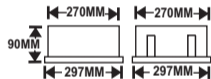

## 53. LED PANEL LIGHT (1x1) 20 watt

1800 LUMEN **With PHILIPS DRIVER** Replacement of 2x18w PLC

M.R.P.  
₹ 2570/- (each)  
Std. Pack of 6 Pcs.