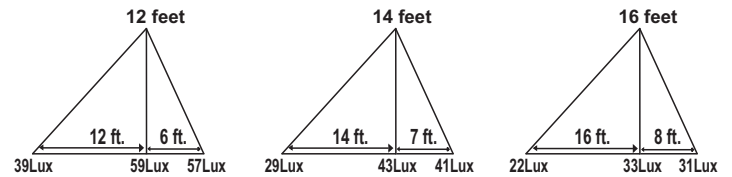

75. FLOOD LIGHT
(With **PHILIPS DRIVER**)

40watt

4000LUMEN

LIGHT DISTRIBUTION

M.R.P.
₹ 5685/- (each)

Std. Pack of 6 Pcs.