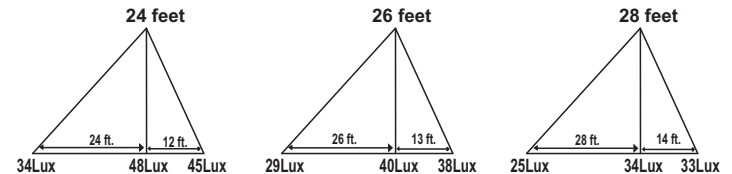

77. FLOOD LIGHT
(With **PHILIPS DRIVER**)

100watt

10000LUMEN

LIGHT DISTRIBUTION

M.R.P.
₹ 14800/- (each)

Std. Pack of 2 Pcs.