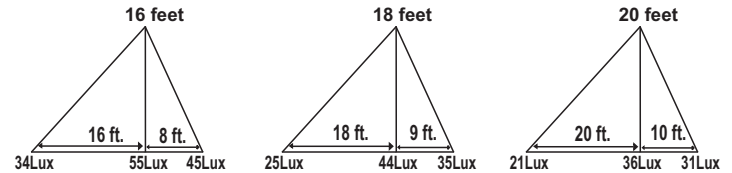

76. FLOOD LIGHT

75watt

7500LUMEN

LIGHT DISTRIBUTION

	M.R.P.
With PHILIPS driver	₹10550/-
With KI-KUMAR driver	₹8570/-

Std. Pack of 4 Pcs.