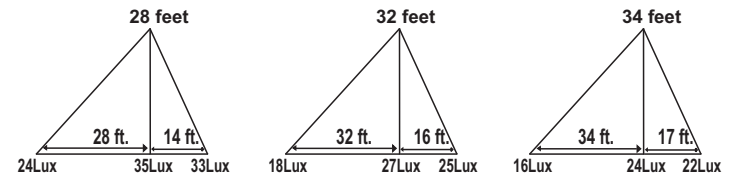

Std. Pack of 4 Pcs.

77. FLOOD LIGHT
(With **PHILIPS DRIVER**)

100watt

10000LUMEN

LIGHT DISTRIBUTION

M.R.P.
₹ 14800/- (each)

Std. Pack of 2 Pcs.

78. FLOOD LIGHT
(With **PHILIPS DRIVER**)