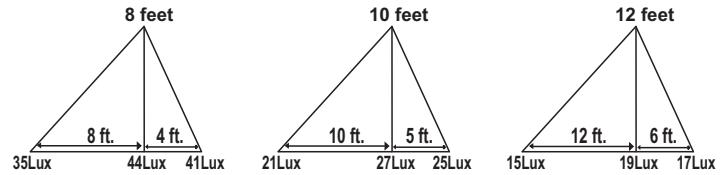

IP-65 LED FLOOD LIGHTS

73. FLOOD LIGHT
(With **PHILIPS DRIVER**)

13watt

1000LUMEN

LIGHT DISTRIBUTION

M.R.P.
₹ 2260/- (each)

Std. Pack of 12 Pcs.

74. FLOOD LIGHT
(With **PHILIPS DRIVER**)