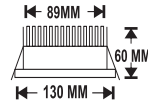

## 63. LED DOWN LIGHTER SQUARE SLEEK (4)

(WITH **PHILIPS** LED & DRIVER MODULE)

OLD M.R.P.

₹ ~~1985/-~~ (each)

NEW M.R.P.

₹ 1495/- (each)

Std. Pack of 12 Pcs.

900LUMEN