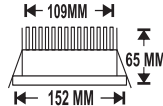

## 64. LED DOWN LIGHTER ROUND SLEEK (4)

(WITH **PHILIPS** LED & DRIVER MODULE)

OLD M.R.P.

₹ ~~2000/-~~ (each)

NEW M.R.P.

₹ 1500/- (each)

Std. Pack of 12 Pcs.

900LUMEN