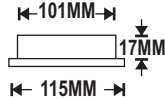

## 1. LED PANEL LIGHT SQUARE

(WITH EDISON OR EPISTAR LED)

**8watt**

M.R.P.  
₹ 1790/- (each)

Std. Pack of 20 Pcs.