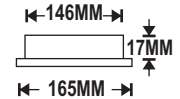

2. LED PANEL LIGHT SQUARE

(WITH EDISON OR EPISTAR LED)

15watt

M.R.P.
₹ 2725/- (each)

Std. Pack of 20 Pcs.